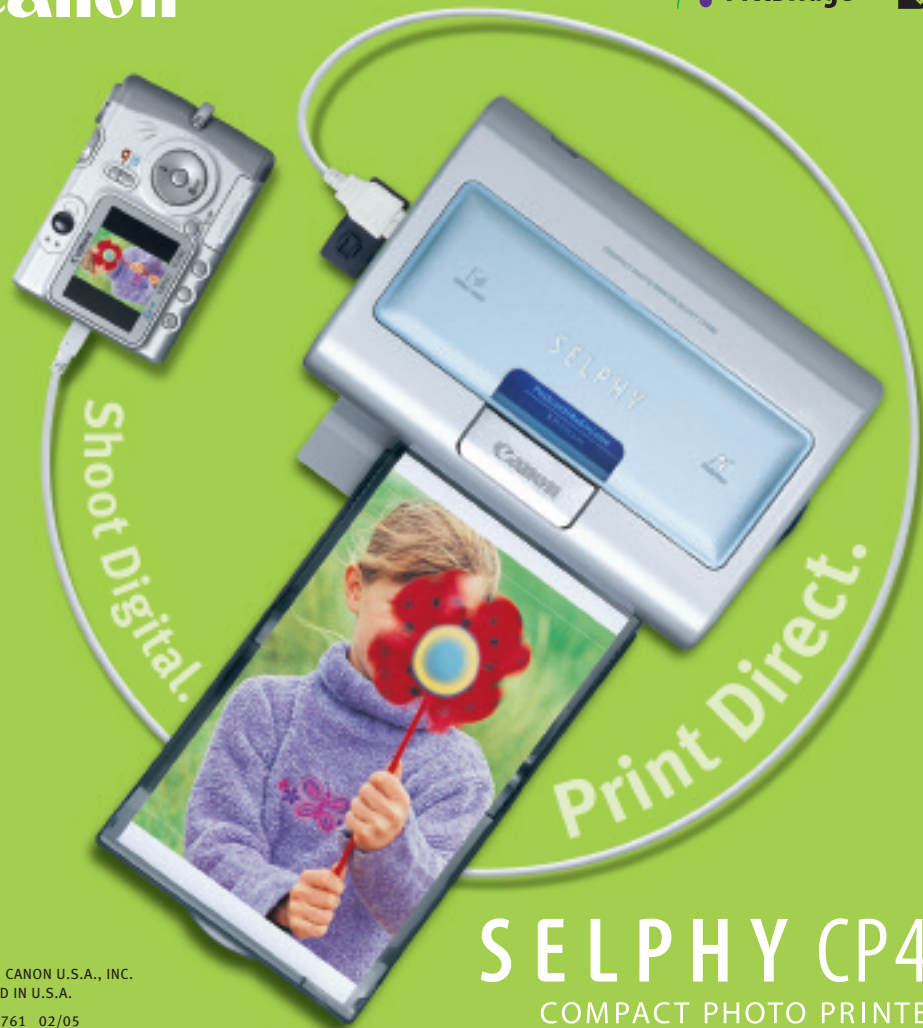

Canon

PictBridge DIRECT PRINT

SELPHY CP400
COMPACT PHOTO PRINTER

SPECIFICATIONS

	SELPHY CP600	SELPHY CP400
Print Method	Dye-sublimation thermal print method with protective overcoating.	
Resolution/Color Gradation	300 x 300 dpi./256 levels per color (Y, C, M).	
Printing Size	Postcard size: (borderless) 3.94 x 5.83 in./100 x 148mm, (bordered) 3.6 x 4.8 in./91.4 x 121.9mm; Wide size: (borderless) 3.94 x 7.87 in./100 x 200mm, (bordered) 3.6 x 4.8 in./91.4 x 121.9mm; Credit card (label) size: (borderless) 2.13 x 3.39 in./54 x 86mm, (bordered) 1.97 x 2.63 in./50 x 66.7mm; 8 Mini label size (per one label): 0.68 x 0.87 in./17.3 x 22mm.	
Printing Speed (From Canon PowerShot digital cameras with DIGIC II Image Processors)	Postcard size: approx. 63 sec.; Wide size: approx. 78 sec.; Credit card (label) size: approx. 34 sec.; 8 Mini label size: approx. 34 sec.	Postcard size: approx. 81 sec.; Wide size: approx. 102 sec.; Credit card (label) size: approx. 40 sec.; 8 Mini label size: approx. 40 sec.
Wireless Printing	Camera phones using IrOBEX image transfer by "vNote."	Not Available.
Print Media	Paper and ink cartridge sold together in one package and are replaced at the same time.	
Data Transfer Format	USB (Type A for camera, Type B for computer), IrDA.	USB (Type A for camera, Type B for computer).
Connection	For camera: via USB interface cable; For computer: general purpose USB cable.	
Operating Environment	41-104°F/5-40°C, 20-80% humidity.	
Power	DC 24V with Compact Power Adapter CA-CP200, or Battery Pack NB-CP2L (22.2V).* * Can be charged while attached to the Compact Photo Printer.	DC 24V with Compact Power Adapter CA-CP200.
Dimensions (WxHxD)	7.01 x 2.28 x 5.16 in./178.0 x 58.0 x 131.0mm.	6.73 x 2.21 x 4.72 in. / 171 x 56 x 120mm.
Weight	Approx. 30.0 oz./850g.	Approx. 28.9 oz./820g.

KIT CONTENTS

- A. SELPHY CP600/CP400 Body
- B. Compact Power Adapter CA-CP200
- C. Power Cord
- D. Ink Cassette
- E. CP Printer Solution Disk
- F. Battery Pack NB-CP2L (CP600 only)
- G. Cleaner Stick
- H. 4" x 8" Size Paper Cassette (CP600 only)
- I. 4" x 6" Size Paper Cassette
- J. 4" x 6" Size Trial Standard Paper

OPTIONAL ACCESSORIES & PRINTER SUPPLIES

KP-36IP 4" x 6" paper, 36 sheets/ink	KP-108IP 4" x 6" paper, 108 sheets/ink	KW-24IP* 4" x 8" paper, 24 sheets/ink	Compact Photo Printer Greeting Card Kit 4" x 8" paper, 24 sheets/ink, Wide size paper cassette, 24 envelopes
KC-36IP** Credit card size paper, 36 sheets/ink	KC-18IF** Credit card size full label, 18 sheets/ink	KC-18IL** Credit card size 8 mini labels, 18 sheets/ink	
Battery Pack NB-CP2L (CP600 only)	Credit Card Size Paper Cassette PCC-CP100	Wide Size Paper Cassette PCW-CP100	Printer Carrying Bag CPB-100

Substance and Style.

Maria Sharapova's striking beauty is undeniable, but within her elegant frame beats the heart of a champion.

Endorsement contracts and fan adulation proved no distraction to her game as she stunned the world with a straight-set win in the 2004 Wimbledon final.